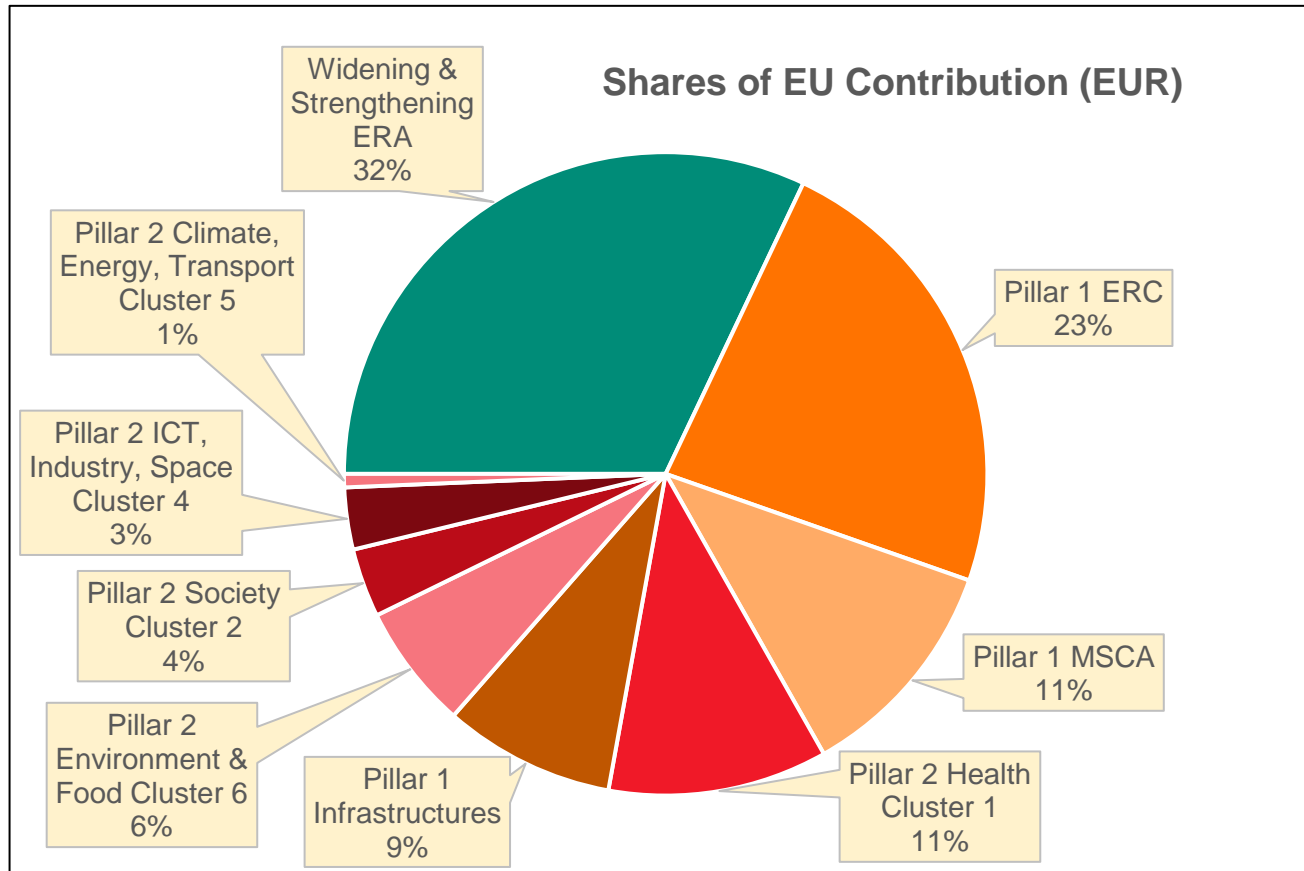

MUNI

H2020 and HORIZON EUROPE grants at MU

Czech participation in Horizon 2020 (2014-2020)

Net EU Contribution from H2020 (mil EUR)

Number of Participations in H2020

Czech host institutions of ERC projects in Horizon 2020

NUMBER OF ERC GRANTS IN H2020 WITH CZECH COORDINATING HOST INSTITUTION

source H2020 Dashboard: signed Grant Agreements on 09/06/2021; only projects where Czech institution is currently the Coordinator

How would MU H2020 funding be distributed in HE structure?

How would MU H2020 funding be distributed in HE structure?

16 HE projects at MU running (+16 signed/invited)