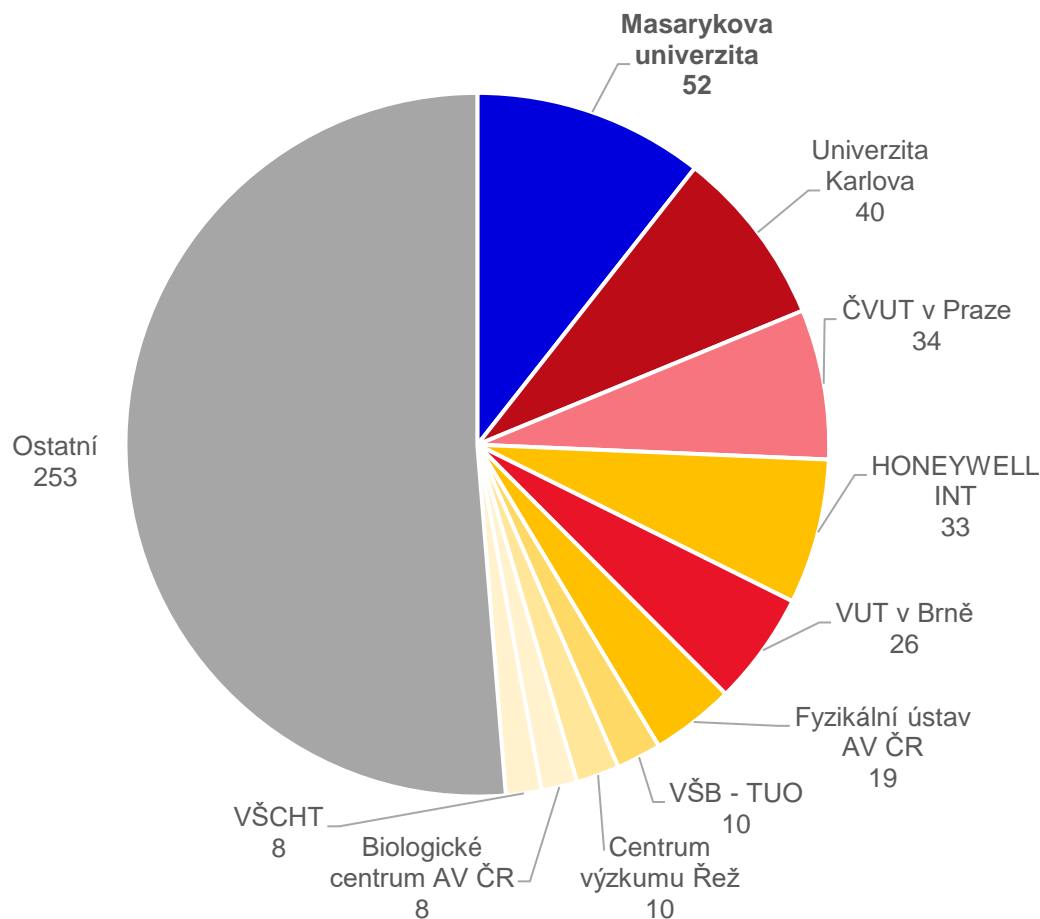

MUNI

H2020 and HORIZON EUROPE grants at MU

Czech participation in Horizon 2020 (2014-2020)

Net EU Contribution from H2020 (mil EUR)

Number of Participations in H2020

Czech host institutions of ERC projects in Horizon 2020