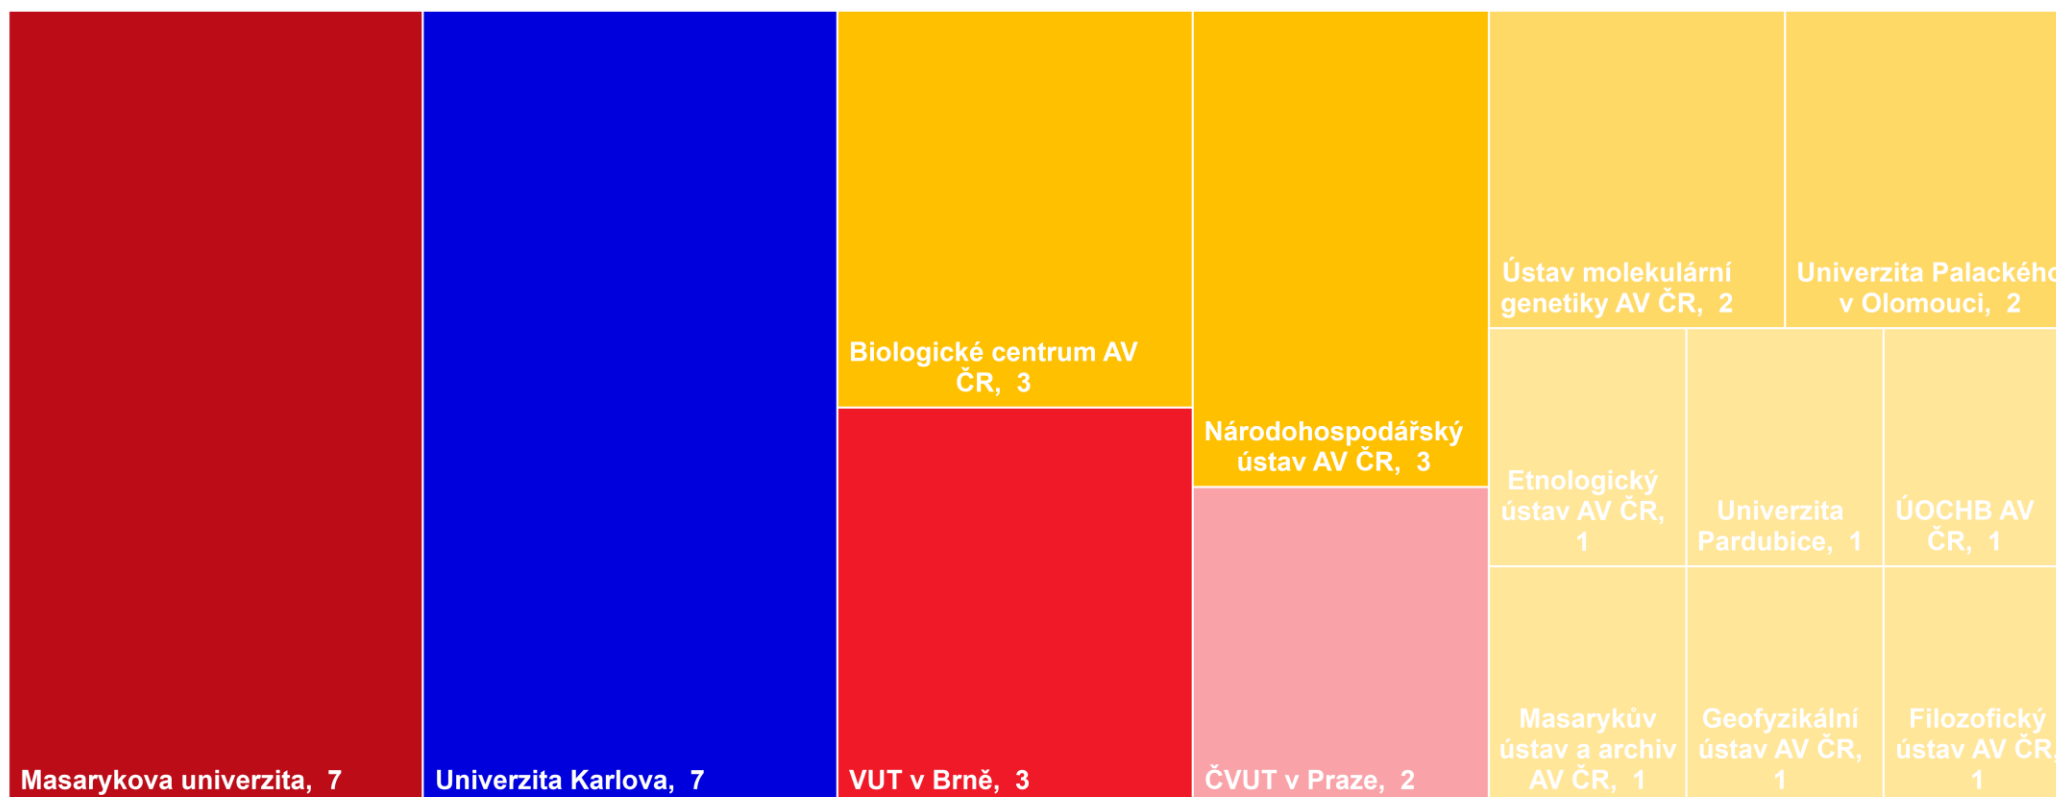

Czech host institutions of ERC projects in Horizon 2020

NUMBER OF ERC GRANTS IN H2020 WITH CZECH COORDINATING HOST INSTITUTION

source H2020 Dashboard: signed Grant Agreements on 09/06/2021; only projects where Czech institution is currently the Coordinator