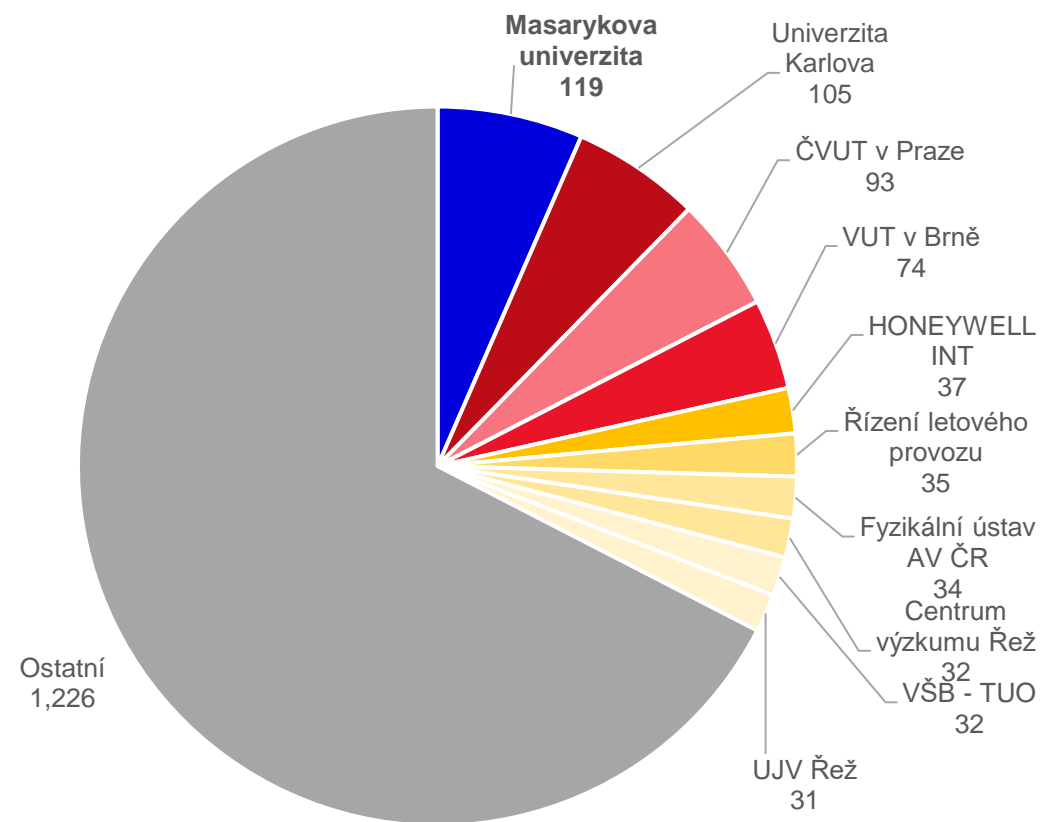

MUNI

H2020 and HORIZON EUROPE grants at MU

Czech participation in Horizon 2020 (2014-2020)

Net EU Contribution from H2020 (mil EUR)

Number of Participations in H2020

Czech host institutions of ERC projects in Horizon 2020