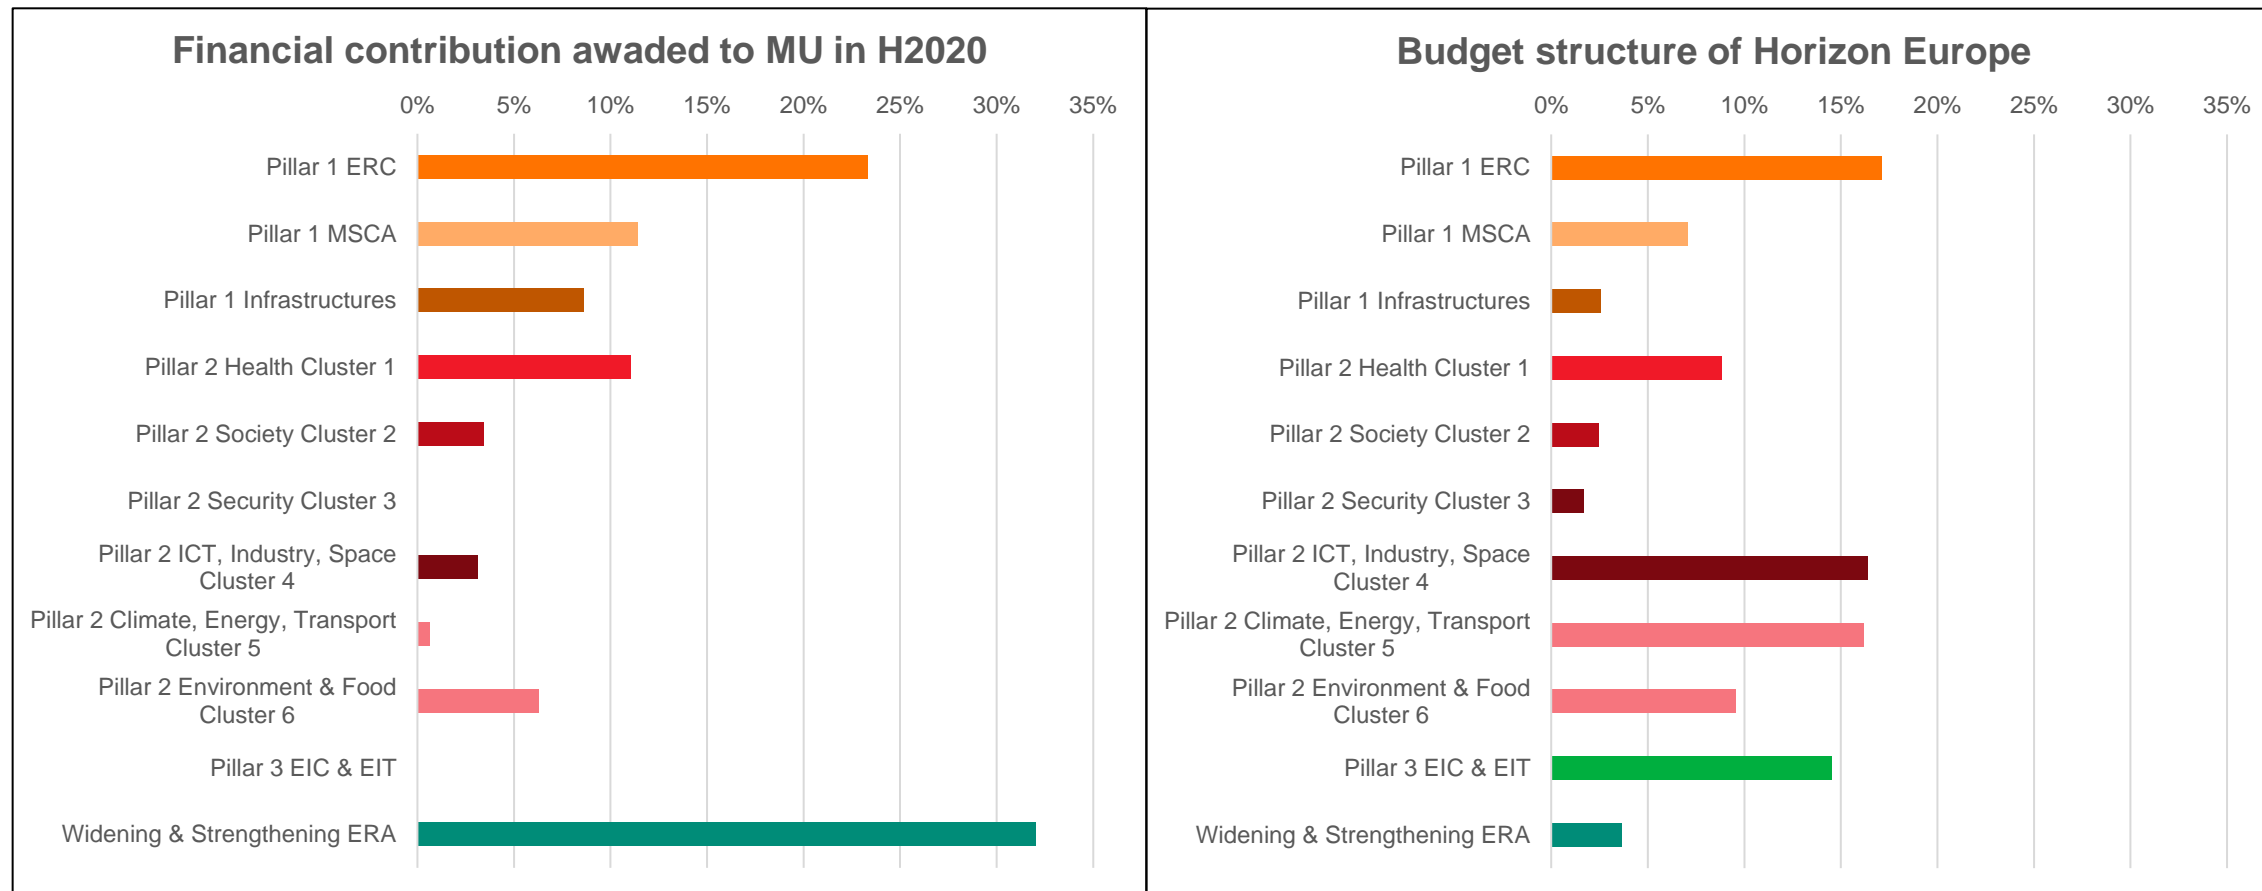

NUMBER OF ERC GRANTS IN H2020 WITH CZECH COORDINATING HOST INSTITUTION

source H2020 Dashboard: signed Grant Agreements on 09/06/2021; only projects where Czech institution is currently the Coordinator

How would MU H2020 funding be distributed in HE structure?

How would MU H2020 funding be distributed in HE structure?

16 HE projects at MU running (+16 signed/invited)