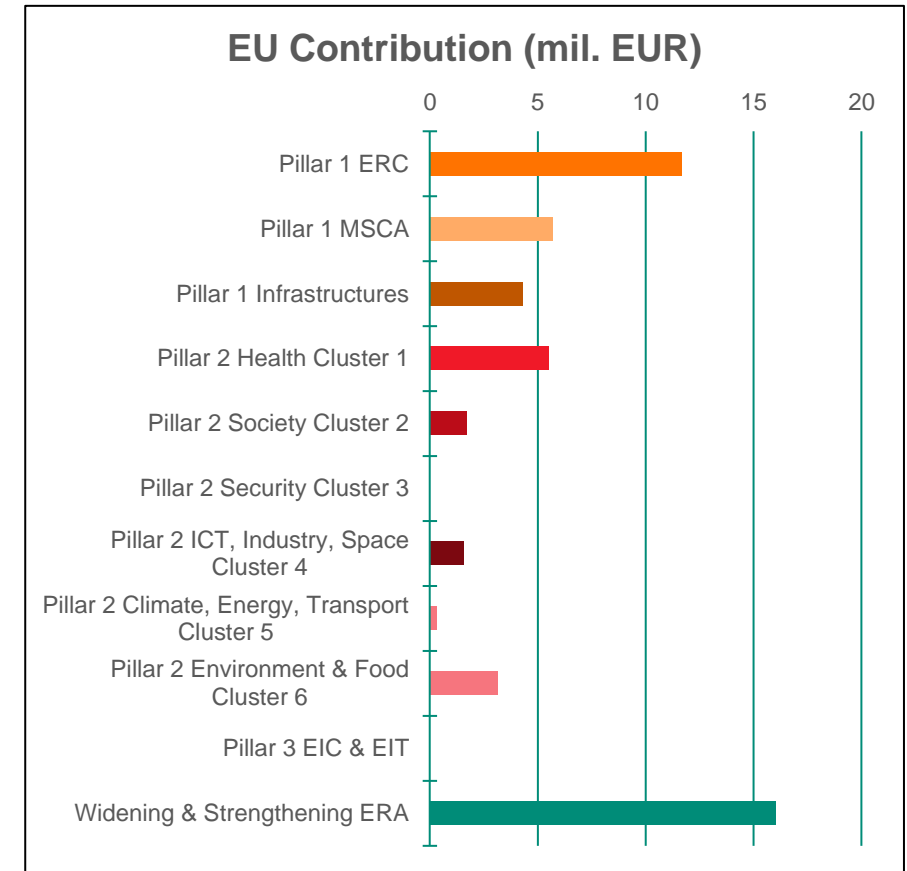

MUNI

H2020 and HORIZON EUROPE grants at MU

Czech participation in Horizon 2020 (2014-2020)

Net EU Contribution from H2020 (mil EUR)

Number of Participations in H2020

Czech host institutions of ERC projects in Horizon 2020

NUMBER OF ERC GRANTS IN H2020 WITH CZECH COORDINATING HOST INSTITUTION

source H2020 Dashboard: signed Grant Agreements on 09/06/2021; only projects where Czech institution is currently the Coordinator

How would MU H2020 funding be distributed in HE structure?

How would MU H2020 funding be distributed in HE structure?

16 HE projects at MU running (+16 signed/invited)